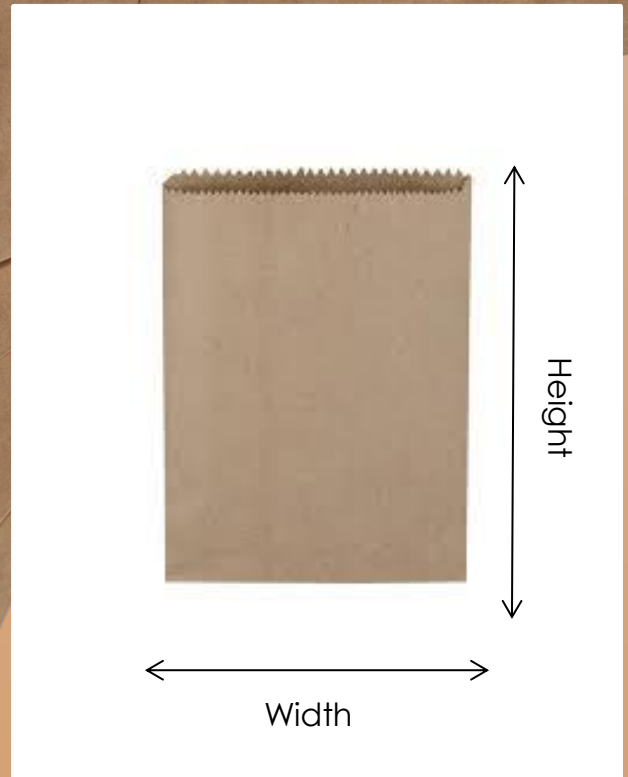

FLAT BROWN V-BOTTOM BAGS

Code	Item	Size	Pack
GB0051 TO GB00512	# 1 to #12 Flat Brown	Available on Website	250 500 1000

www.GRATPAK.co.nz

Follow Us