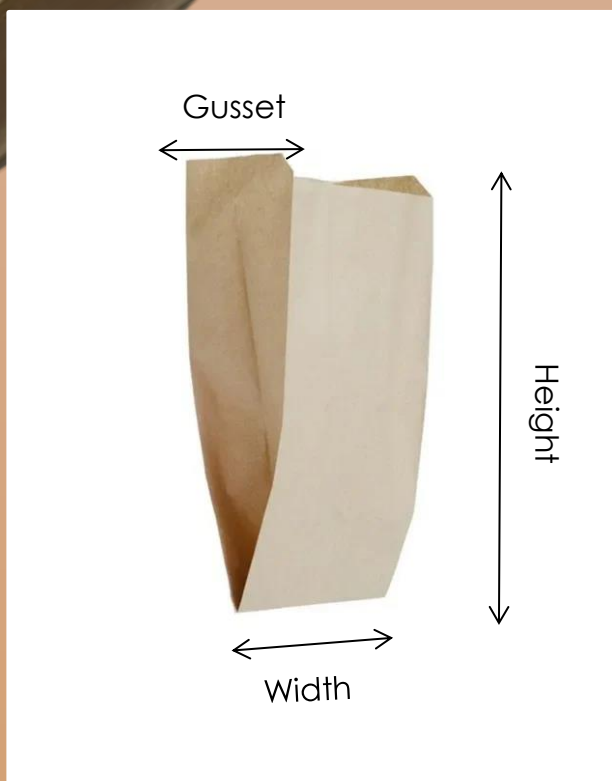

www.GRATPAK.co.nz

Follow Us

FLAT BROWN V-BOTTOM BAGS

Code	Item	Size	Pack
GB0051 TO GB00512	# 1 to #12 Flat Brown	Available on Website	250 500 1000

www.GRATPAK.co.nz

Follow Us

FLAT BROWN SATCHEL V- BOTTOM BAGS